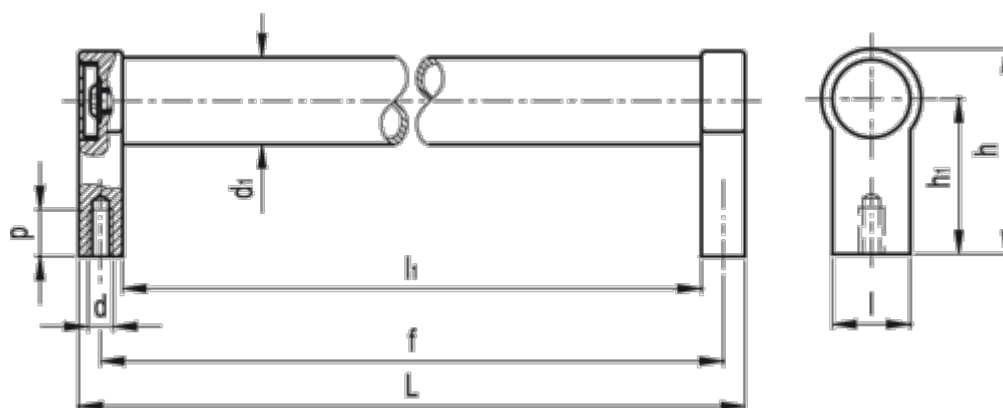

Data Sheet

Article number: 20568280200

Description: E+G Tubular handle GN333.1-28-200-A-SW
A Mounting from back

Measures

$d = M8$

$d_1 = 28$

$f = 200$

$h = 66$

$h_1 = 50$

$L = 214$

$l_1 = 186$

$p = 14$